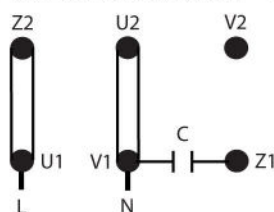

All rotation directions are based when viewed at shaft

### MS Three Phase Motors

Connect links as shown below

Star Connection

Delta Connection

### MY Single Phase - Perm Cap

Clockwise Rotation ↻

Anti Clockwise Rotation ↺

### ML Single Phase - Cap Start / Cap Run

Clockwise Rotation ↻

Anti Clockwise Rotation ↺