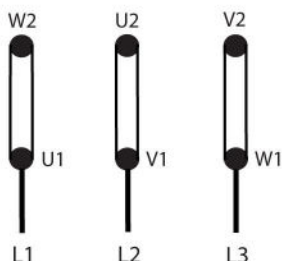

All rotation directions are based when viewed at shaft

### MS Three Phase Motors

Connect links as shown below

Star Connection

Delta Connection

### MY Single Phase - Perm Cap

Clockwise Rotation ↻

Anti Clockwise Rotation ↺

### ML Single Phase - Cap Start / Cap Run

Clockwise Rotation ↻

Anti Clockwise Rotation ↺