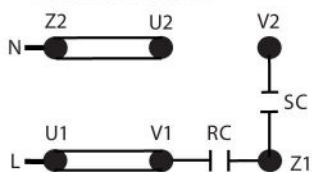

All rotation directions are based when viewed at shaft

### MS Three Phase Motors

Connect links as shown below

Star Connection

Delta Connection

### MY Single Phase - Perm Cap

Clockwise Rotation ↻

Anti Clockwise Rotation ↺

### ML Single Phase - Cap Start / Cap Run

Clockwise Rotation ↻

Anti Clockwise Rotation ↺