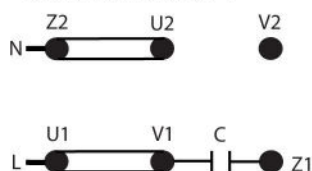

All rotation directions are based when viewed at shaft

### MS Three Phase Motors

Connect links as shown below

Star Connection

Delta Connection

### MY Single Phase - Perm Cap

Clockwise Rotation ↻

Anti Clockwise Rotation ↺

### ML Single Phase - Cap Start / Cap Run

Clockwise Rotation ↻

Anti Clockwise Rotation ↺