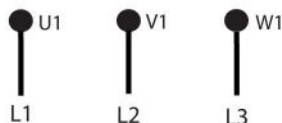

All rotation directions are based when viewed at shaft

### MS Three Phase Motors

Connect links as shown below

Star Connection

Delta Connection

### MY Single Phase - Perm Cap

Clockwise Rotation ↻

Anti Clockwise Rotation ↺

### ML Single Phase - Cap Start / Cap Run

Clockwise Rotation ↻

Anti Clockwise Rotation ↺